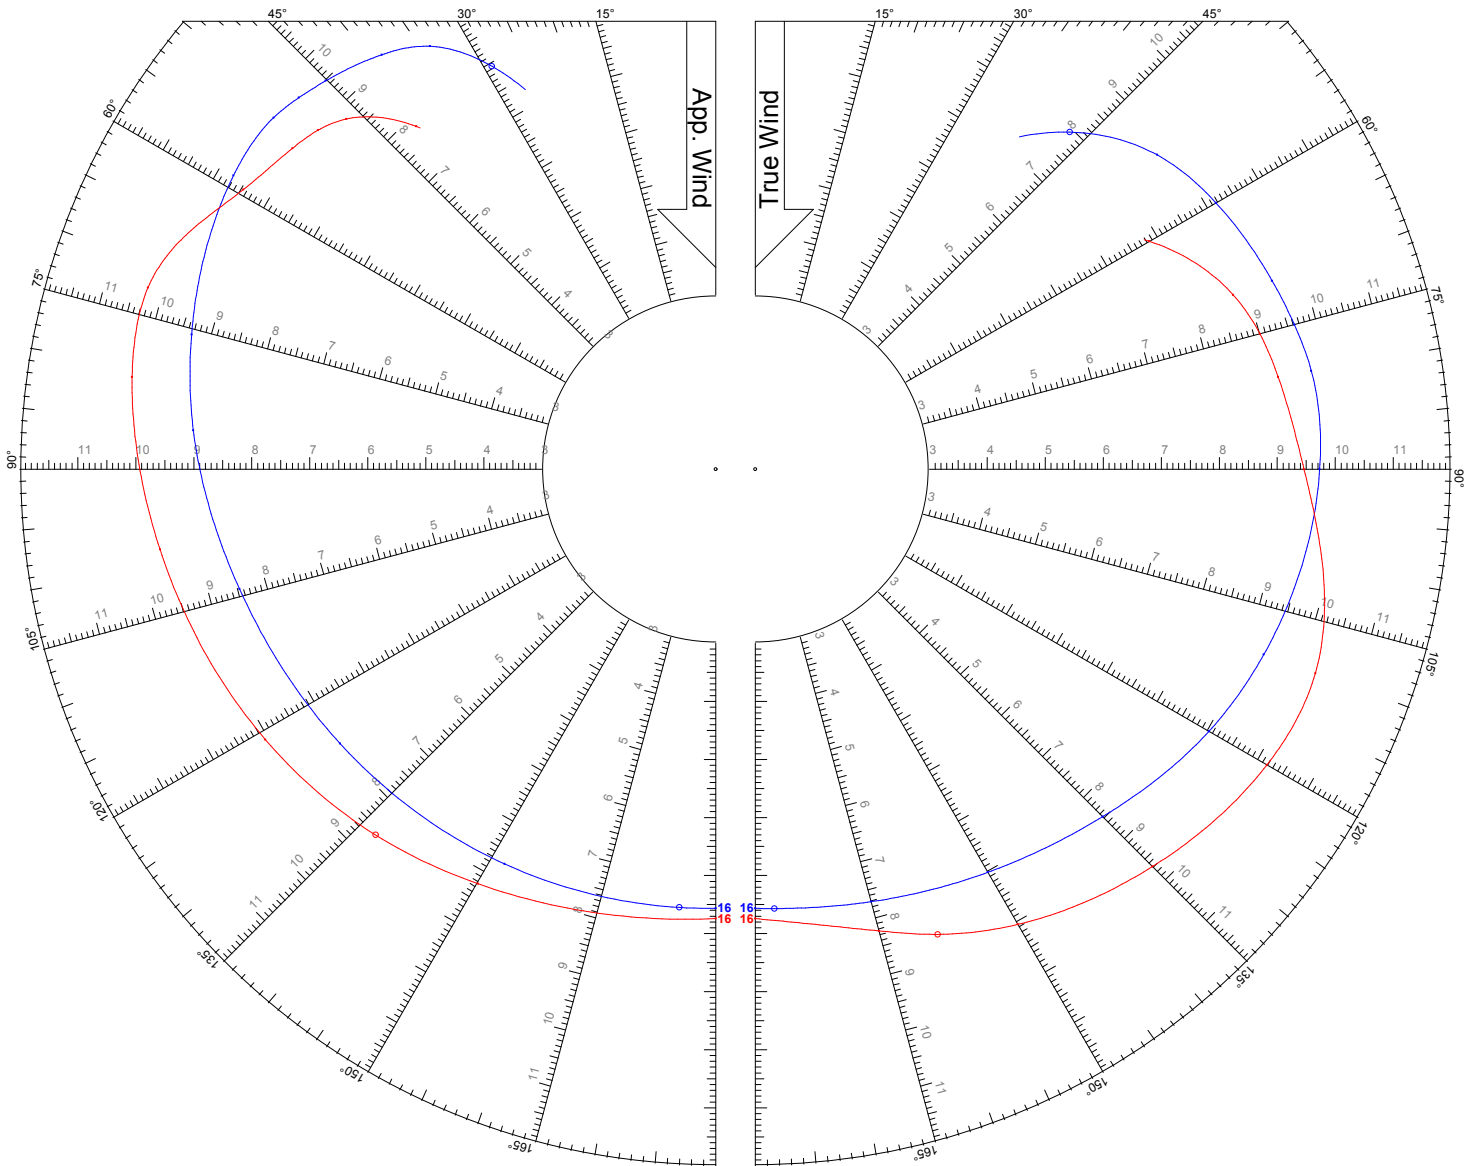

SPEED GUIDE

HANSE 575

LEGEND

TWS: 16 kts

Jib

Asymmetric Spinnaker on Centerline