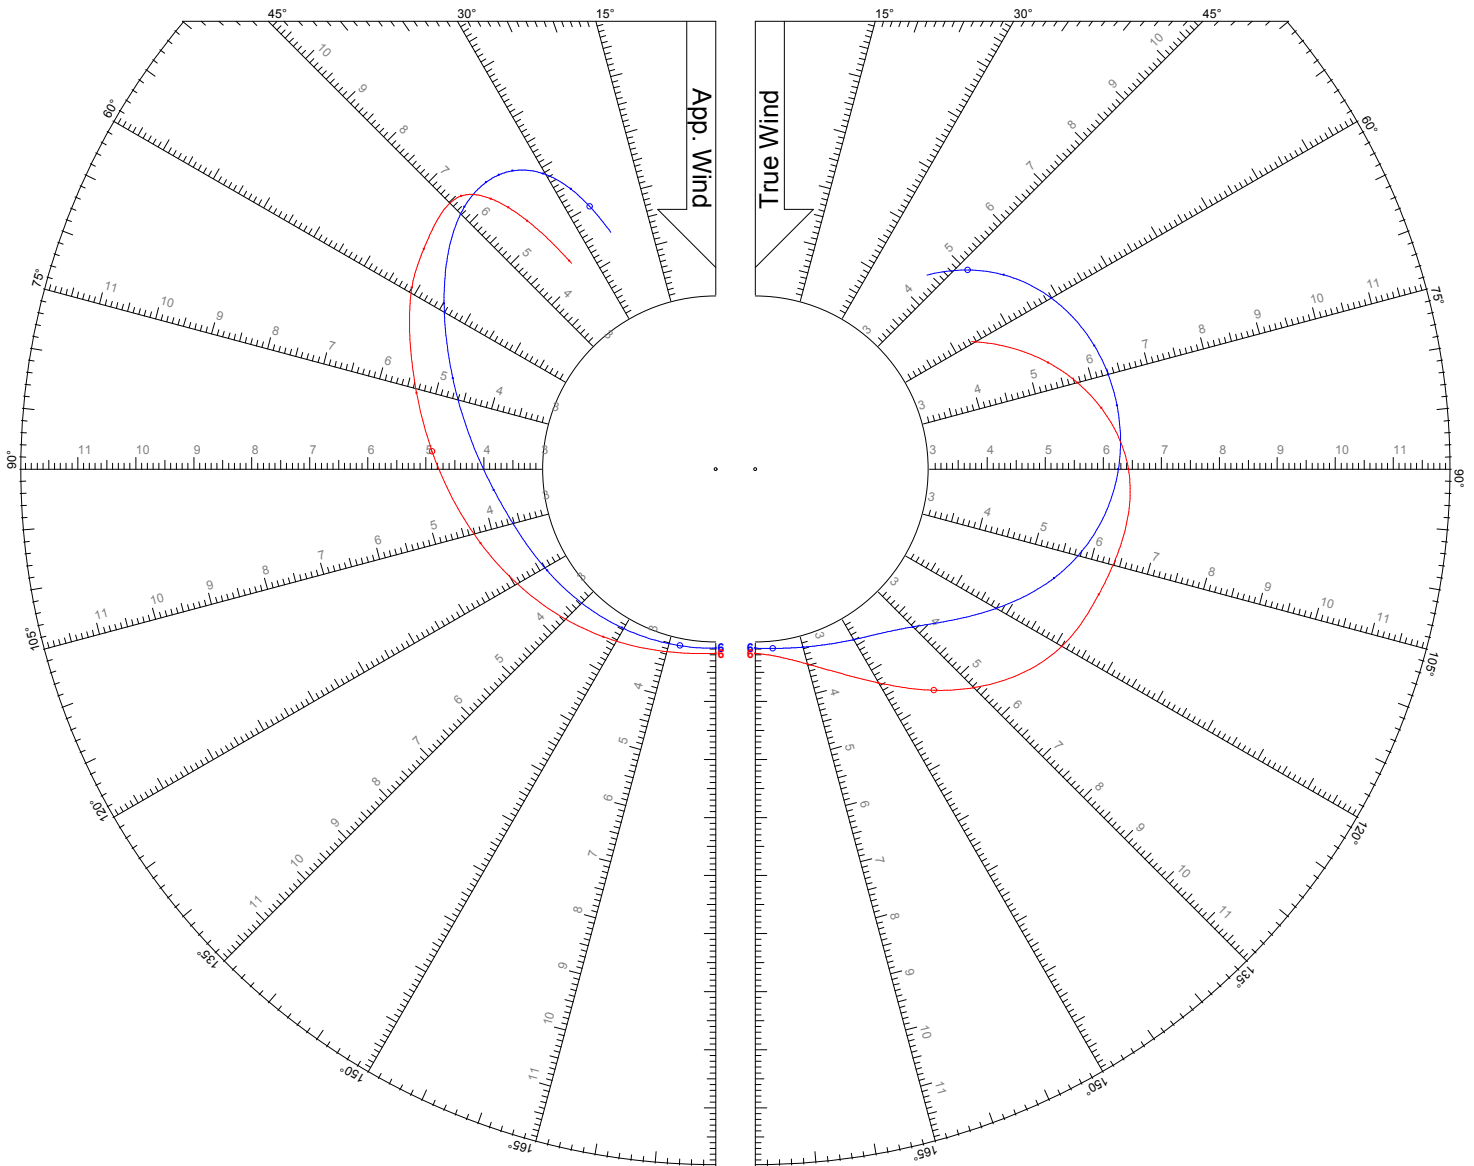

SPEED GUIDE

LEGEND

TWS: 6 kts

Jib

Asymmetric Spinnaker on Centerline