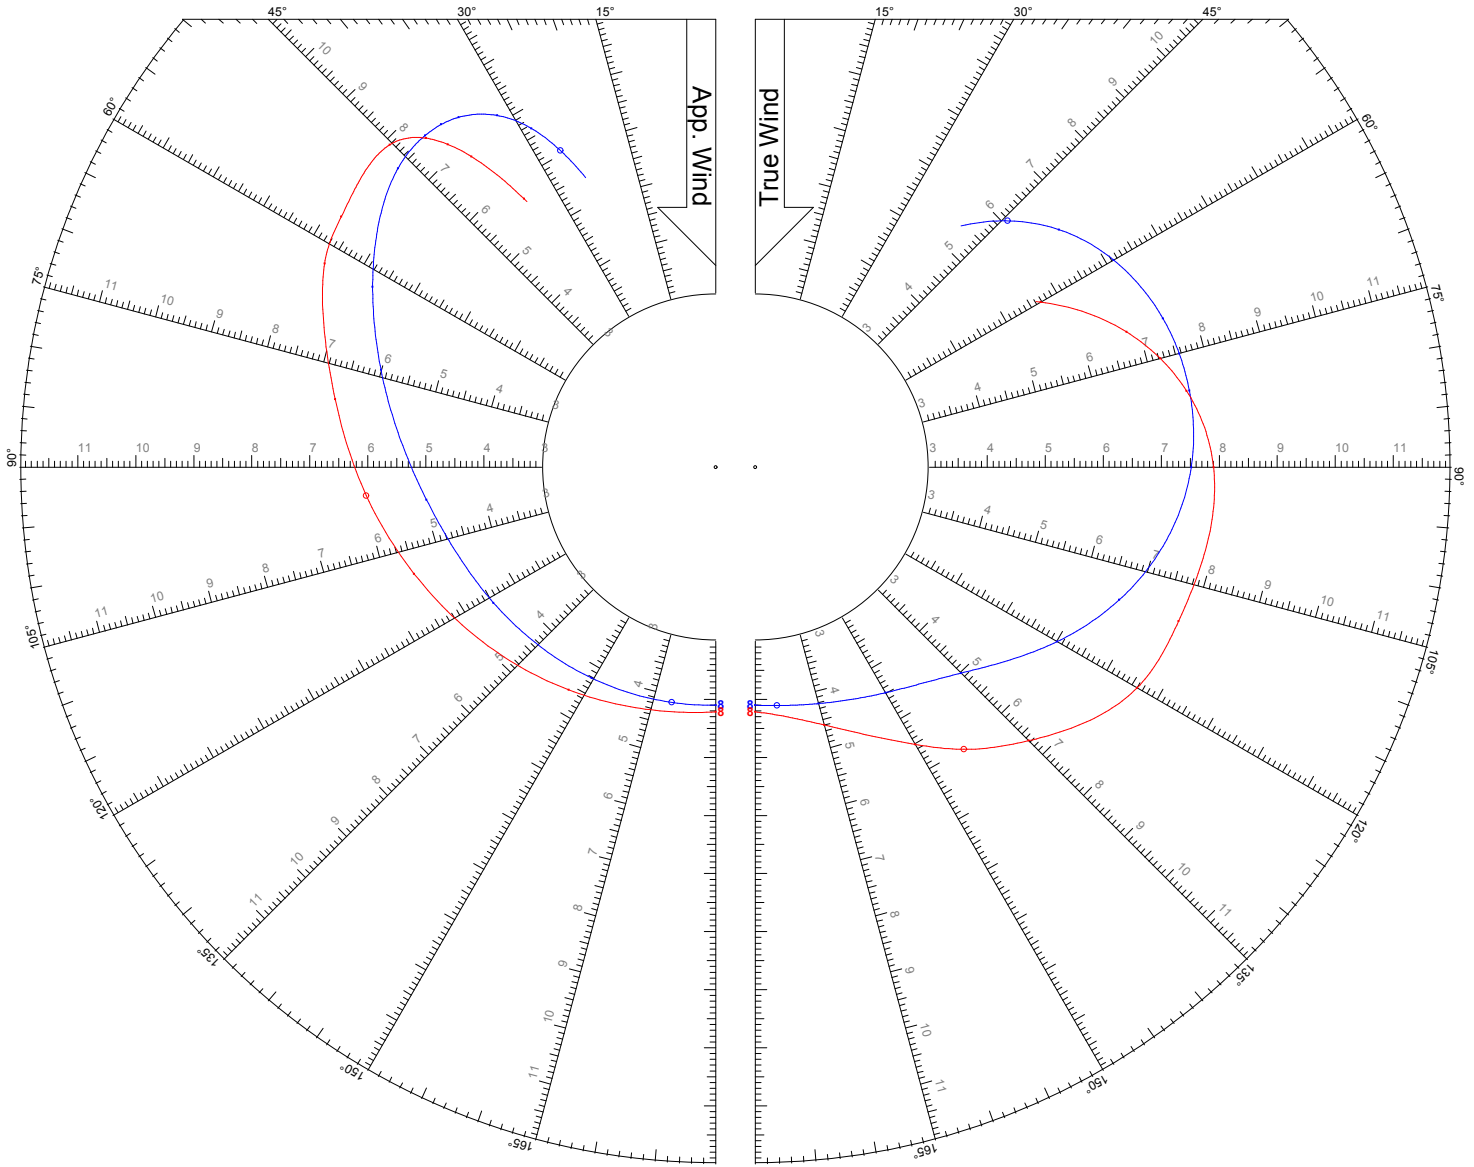

SPEED GUIDE

LEGEND

TWS: 8 kts

Jib

Asymmetric Spinnaker on Centerline