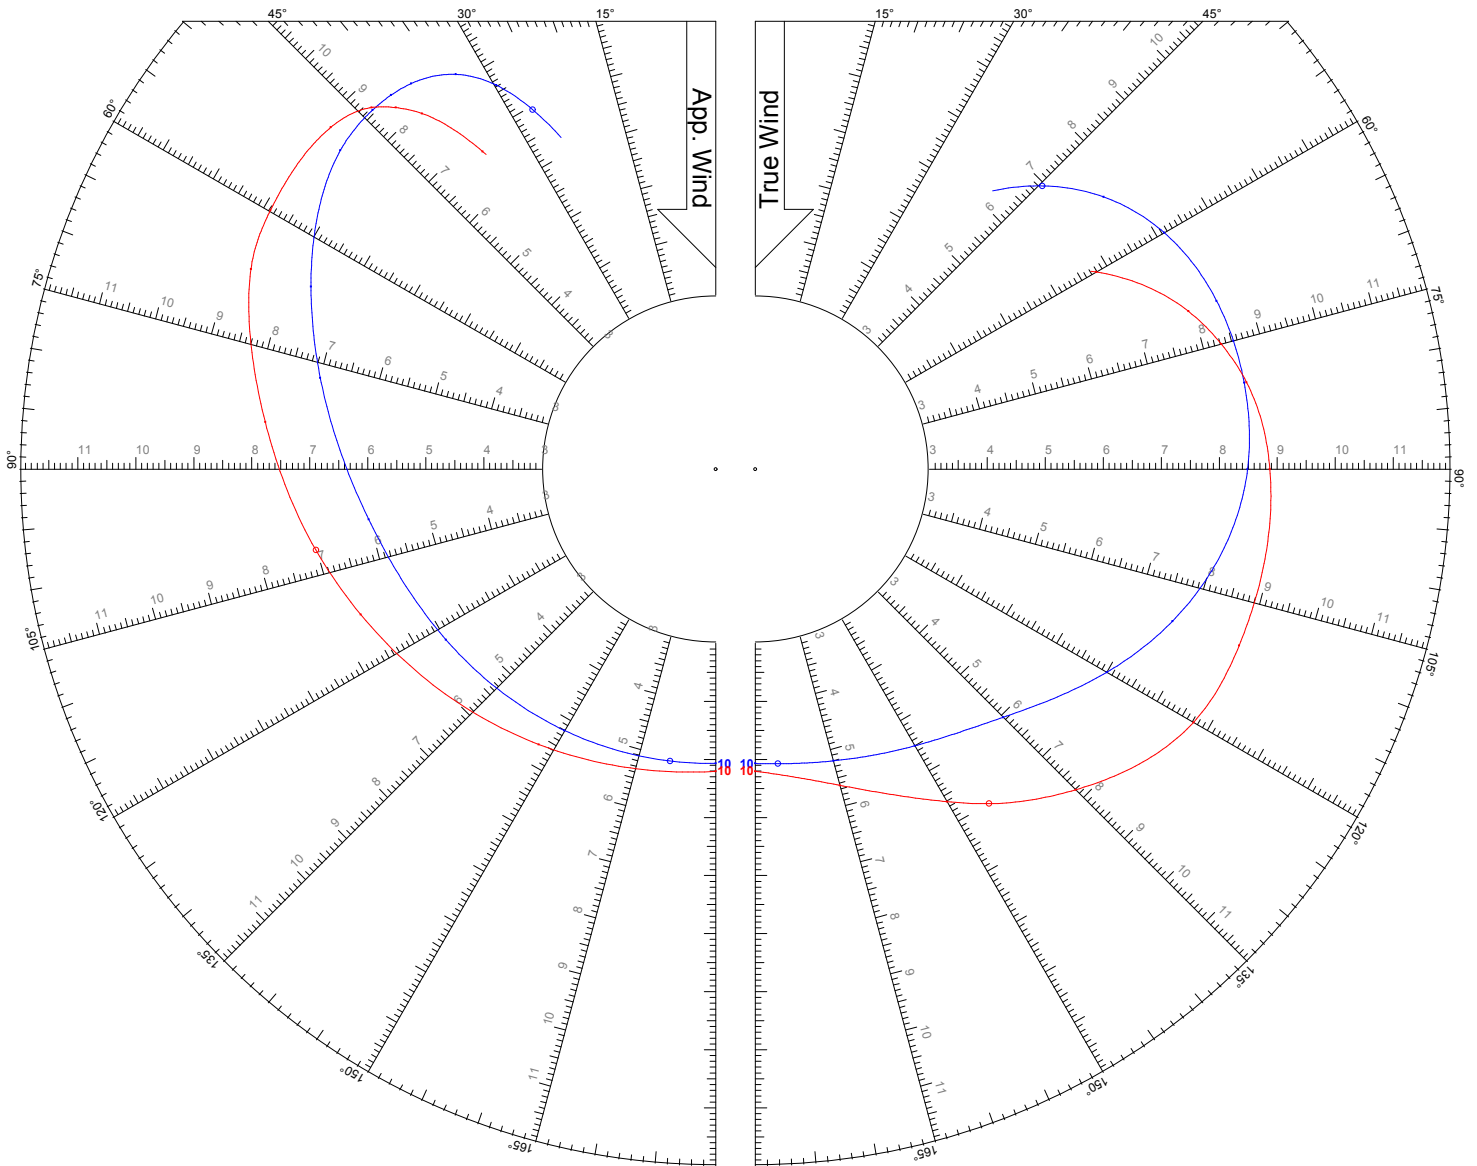

SPEED GUIDE

HANSE 575

LEGEND

TWS: 10 kts

Jib

Asymmetric Spinnaker on Centerline