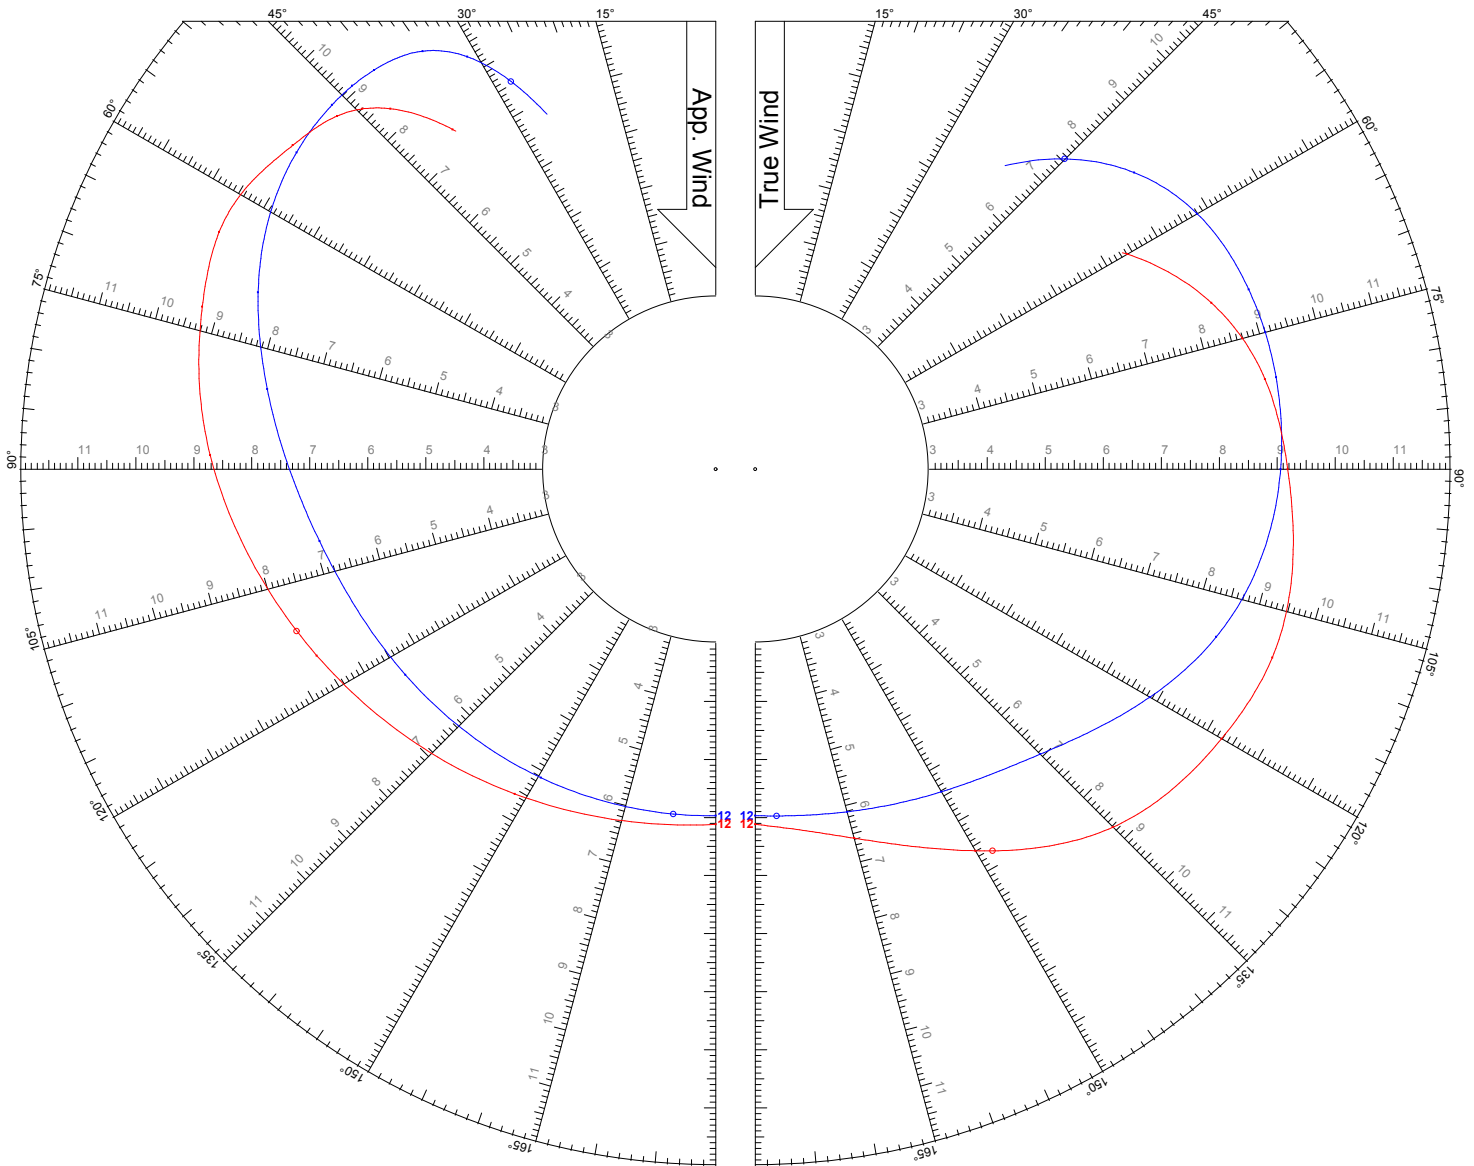

SPEED GUIDE

LEGEND

TWS: 12 kts

Jib

Asymmetric Spinnaker on Centerline