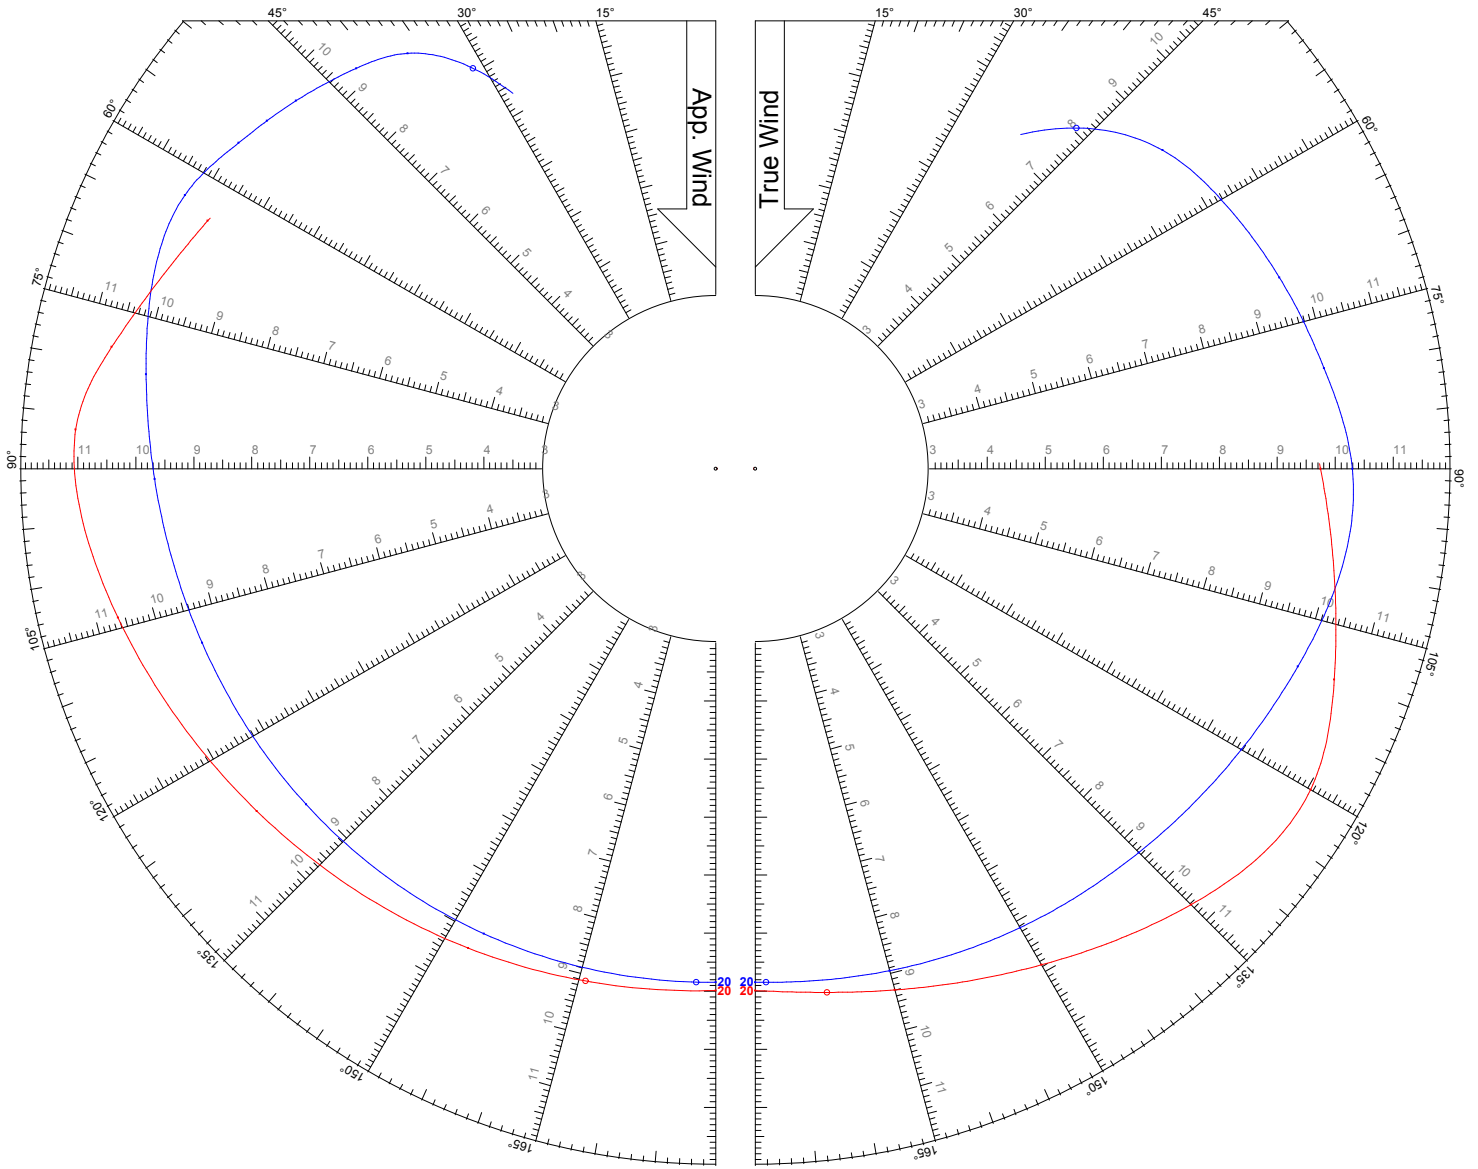

SPEED GUIDE

LEGEND

TWS: 20 kts

Jib

Asymmetric Spinnaker on Centerline