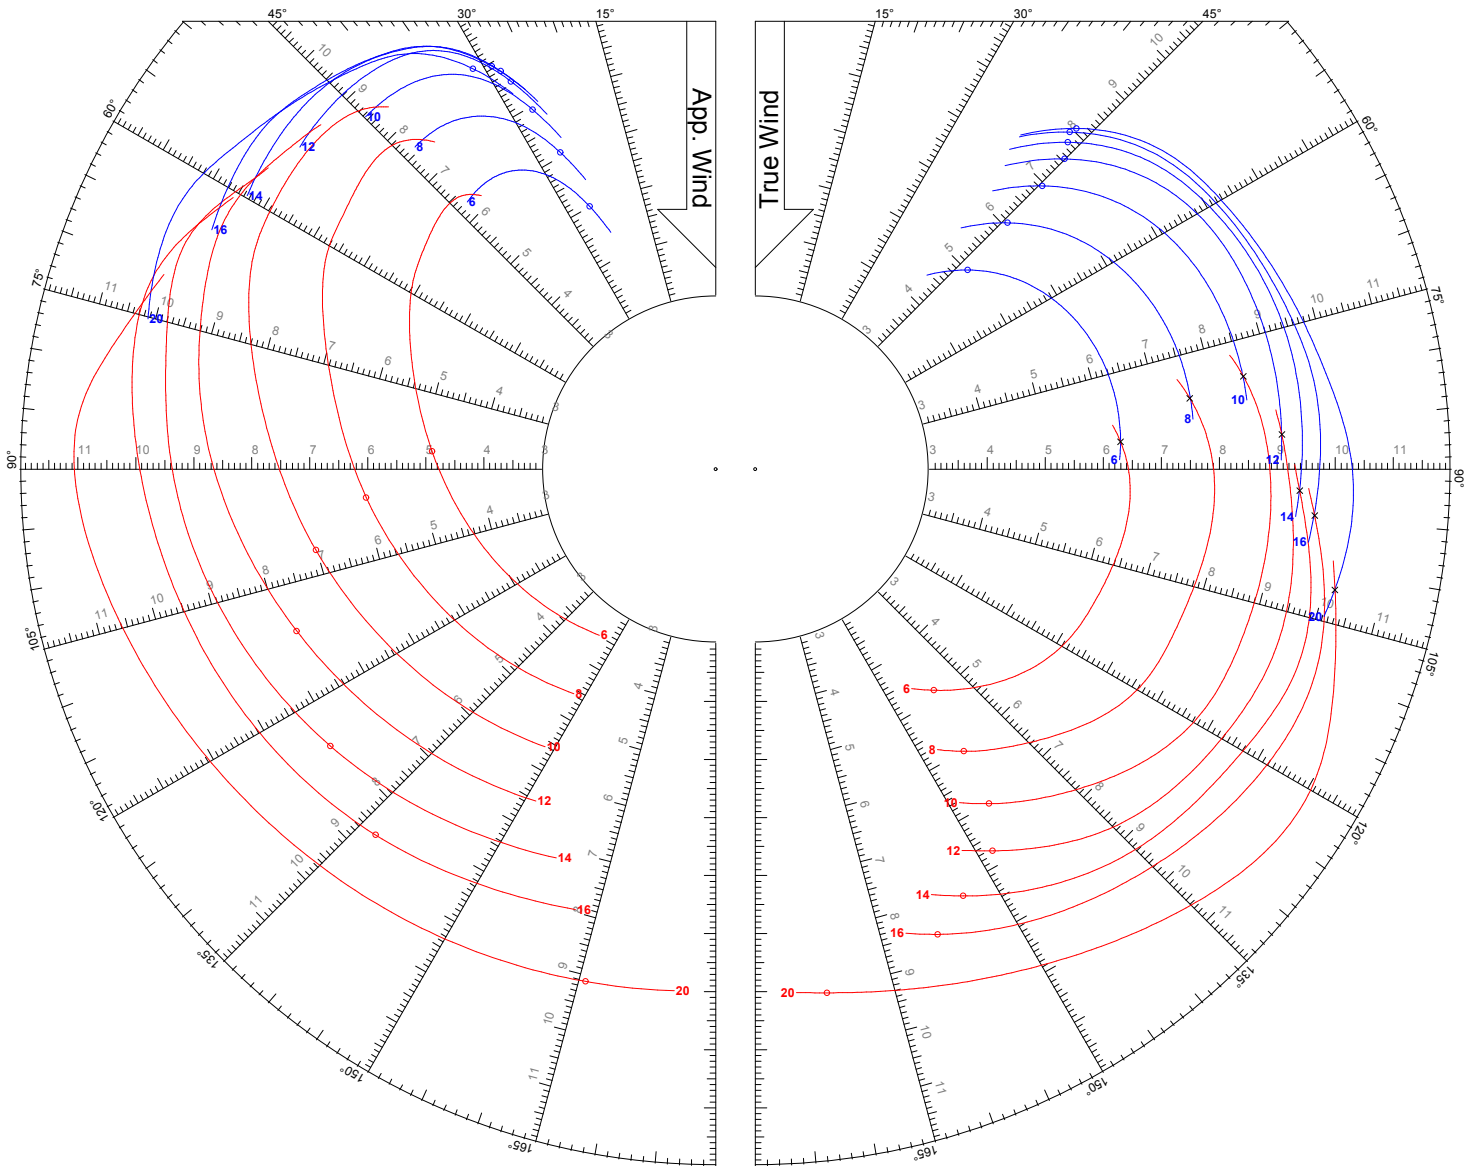

# SPEED GUIDE

HANSE 575

## LEGEND

TWS: 6, 8, 10, 12, 14, 16, 20 kts

Jib

Asymmetric Spinnaker on Centerline

## LEGEND

TWS: 6 kts

Jib

Asymmetric Spinnaker on Centerline