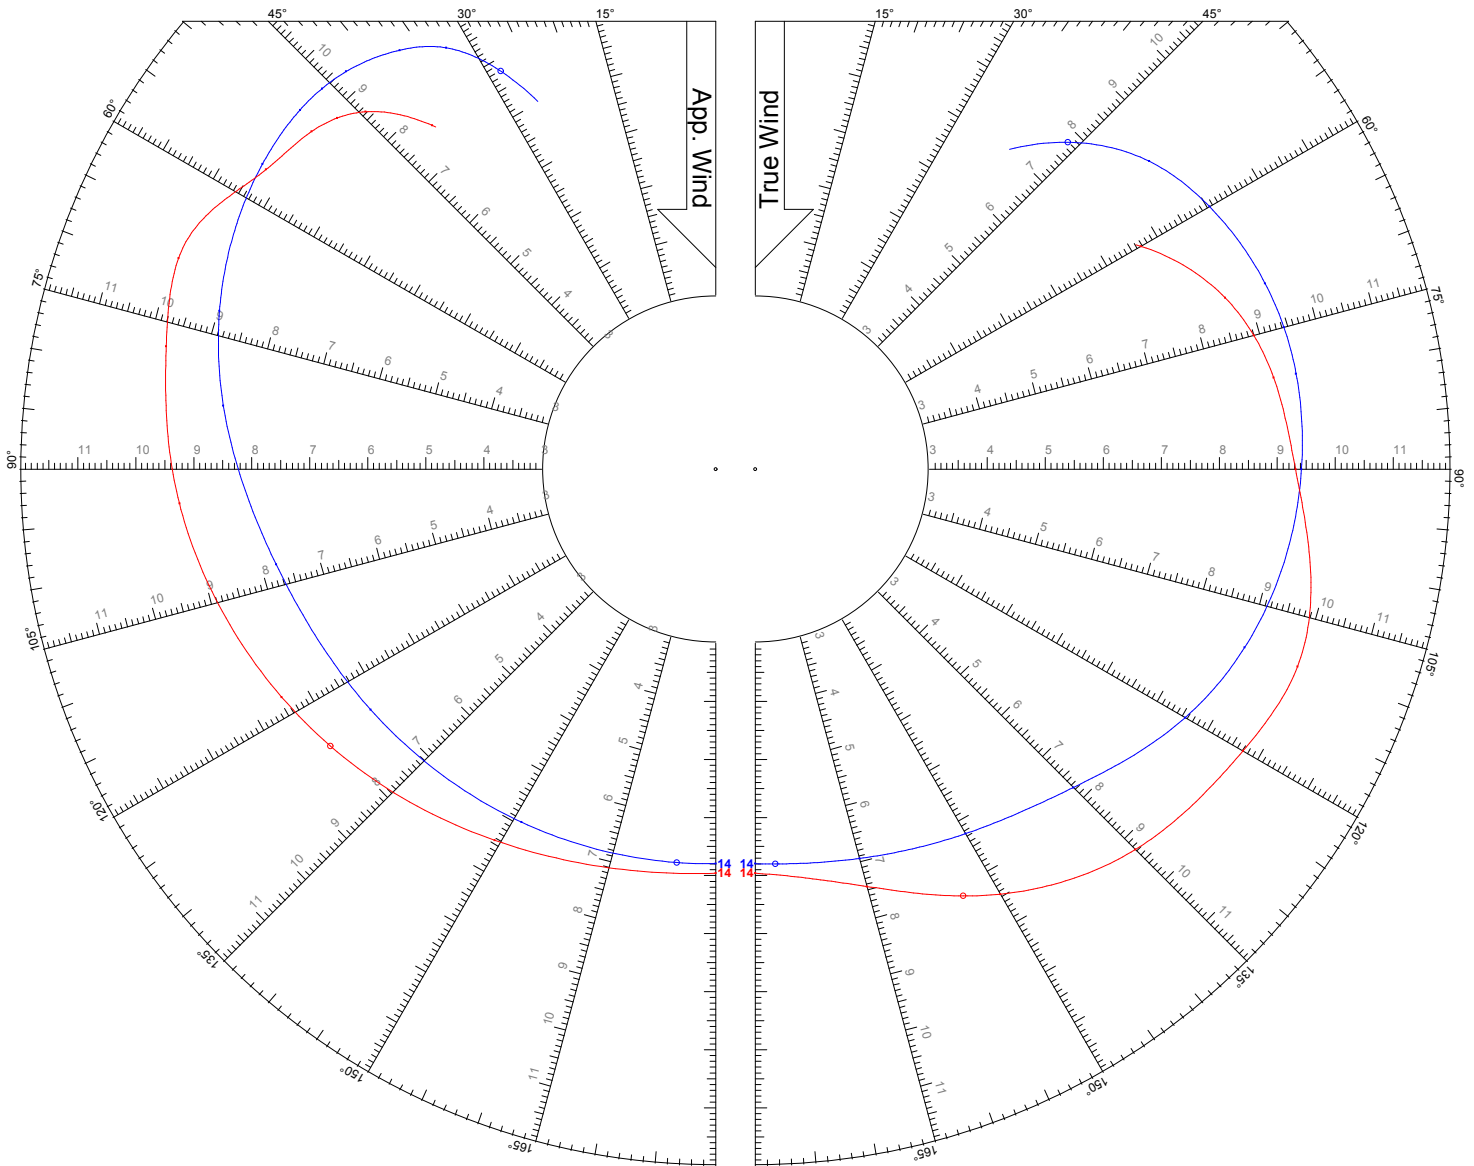

SPEED GUIDE

LEGEND

TWS: 14 kts

Jib

Asymmetric Spinnaker on Centerline